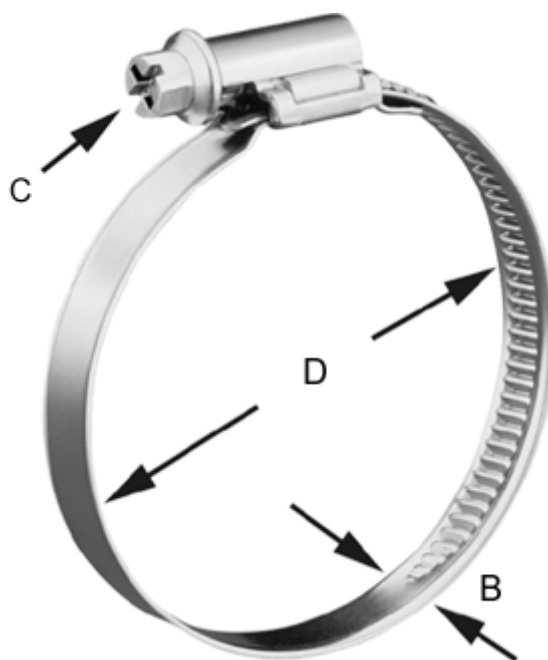

Article number: 021267565020

Description: Worm Drive Hose Clip
TORRO SGT 16-25/9 C7 W2B

Measures

C (screw type) = C7 - 7mm

Diameter D = 16-25

Width B = 9.0